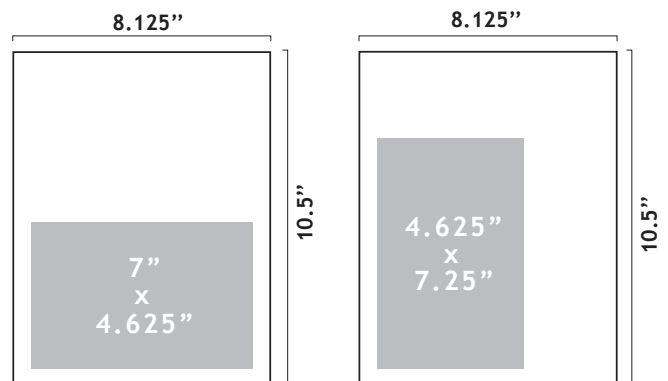

ADVERTISING DIMENSIONS

MOMENT DESIGNS...

Moment provides additional design services for our customers at a discounted rate.

PAGE DIMENSIONS

Gray area on full-page ad indicates bleed area (0.125" per side)

FULL-PAGE

BLEED AREA
Add 0.125" on all sides to make it 8.375" x 10.625"

2/3 PAGE

1/2 PAGE

1/3 PAGE

1/6 PAGE