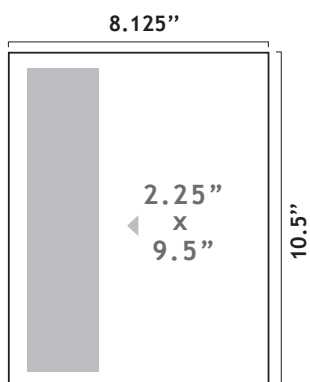

ADVERTISING DIMENSIONS

MOMENT DESIGNS...

Moment provides additional design services for our customers at a discounted rate.

PAGE DIMENSIONS

Gray area on full-page ad indicates bleed area (0.125" per side)

FULL-PAGE

BLEED AREA
Add 0.125" on all sides to make it 8.375" x 10.625"

2/3 PAGE

1/2 PAGE

1/3 PAGE

1/6 PAGE