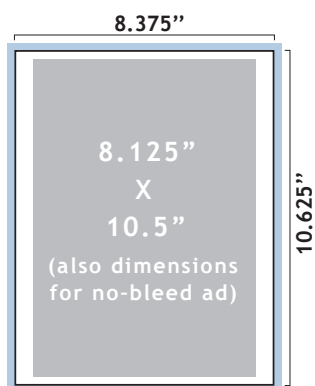

ADVERTISING DIMENSIONS

MOMENT DESIGNS...

Moment provides additional design services for our customers at a discounted rate.

PAGE DIMENSIONS

Gray area on full-page ad indicates bleed area (0.125" per side)

FULL-PAGE

BLEED AREA
Add 0.125" on all sides to make it 8.375" x 10.625"

2/3 PAGE

1/2 PAGE

1/3 PAGE

1/6 PAGE