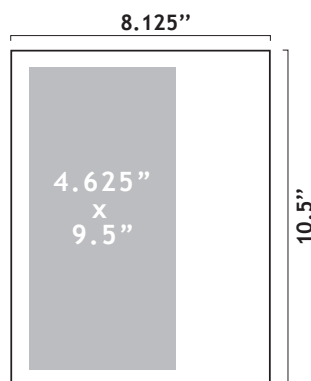

ADVERTISING DIMENSIONS

MOMENT DESIGNS...

Moment provides additional design services for our customers at a discounted rate.

PAGE DIMENSIONS

Gray area on full-page ad indicates bleed area (0.125" per side)

FULL-PAGE

BLEED AREA
Add 0.125" on all sides to make it 8.375" x 10.625"

2/3 PAGE

1/2 PAGE

1/3 PAGE

1/6 PAGE