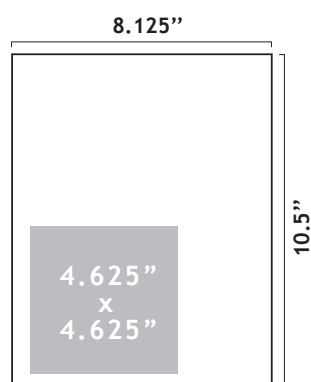

ADVERTISING DIMENSIONS

MOMENT DESIGNS...

Moment provides additional design services for our customers at a discounted rate.

PAGE DIMENSIONS

Gray area on full-page ad indicates bleed area (0.125" per side)

FULL-PAGE

BLEED AREA
Add 0.125" on all sides to make it 8.375" x 10.625"

2/3 PAGE

1/2 PAGE

1/3 PAGE

1/6 PAGE